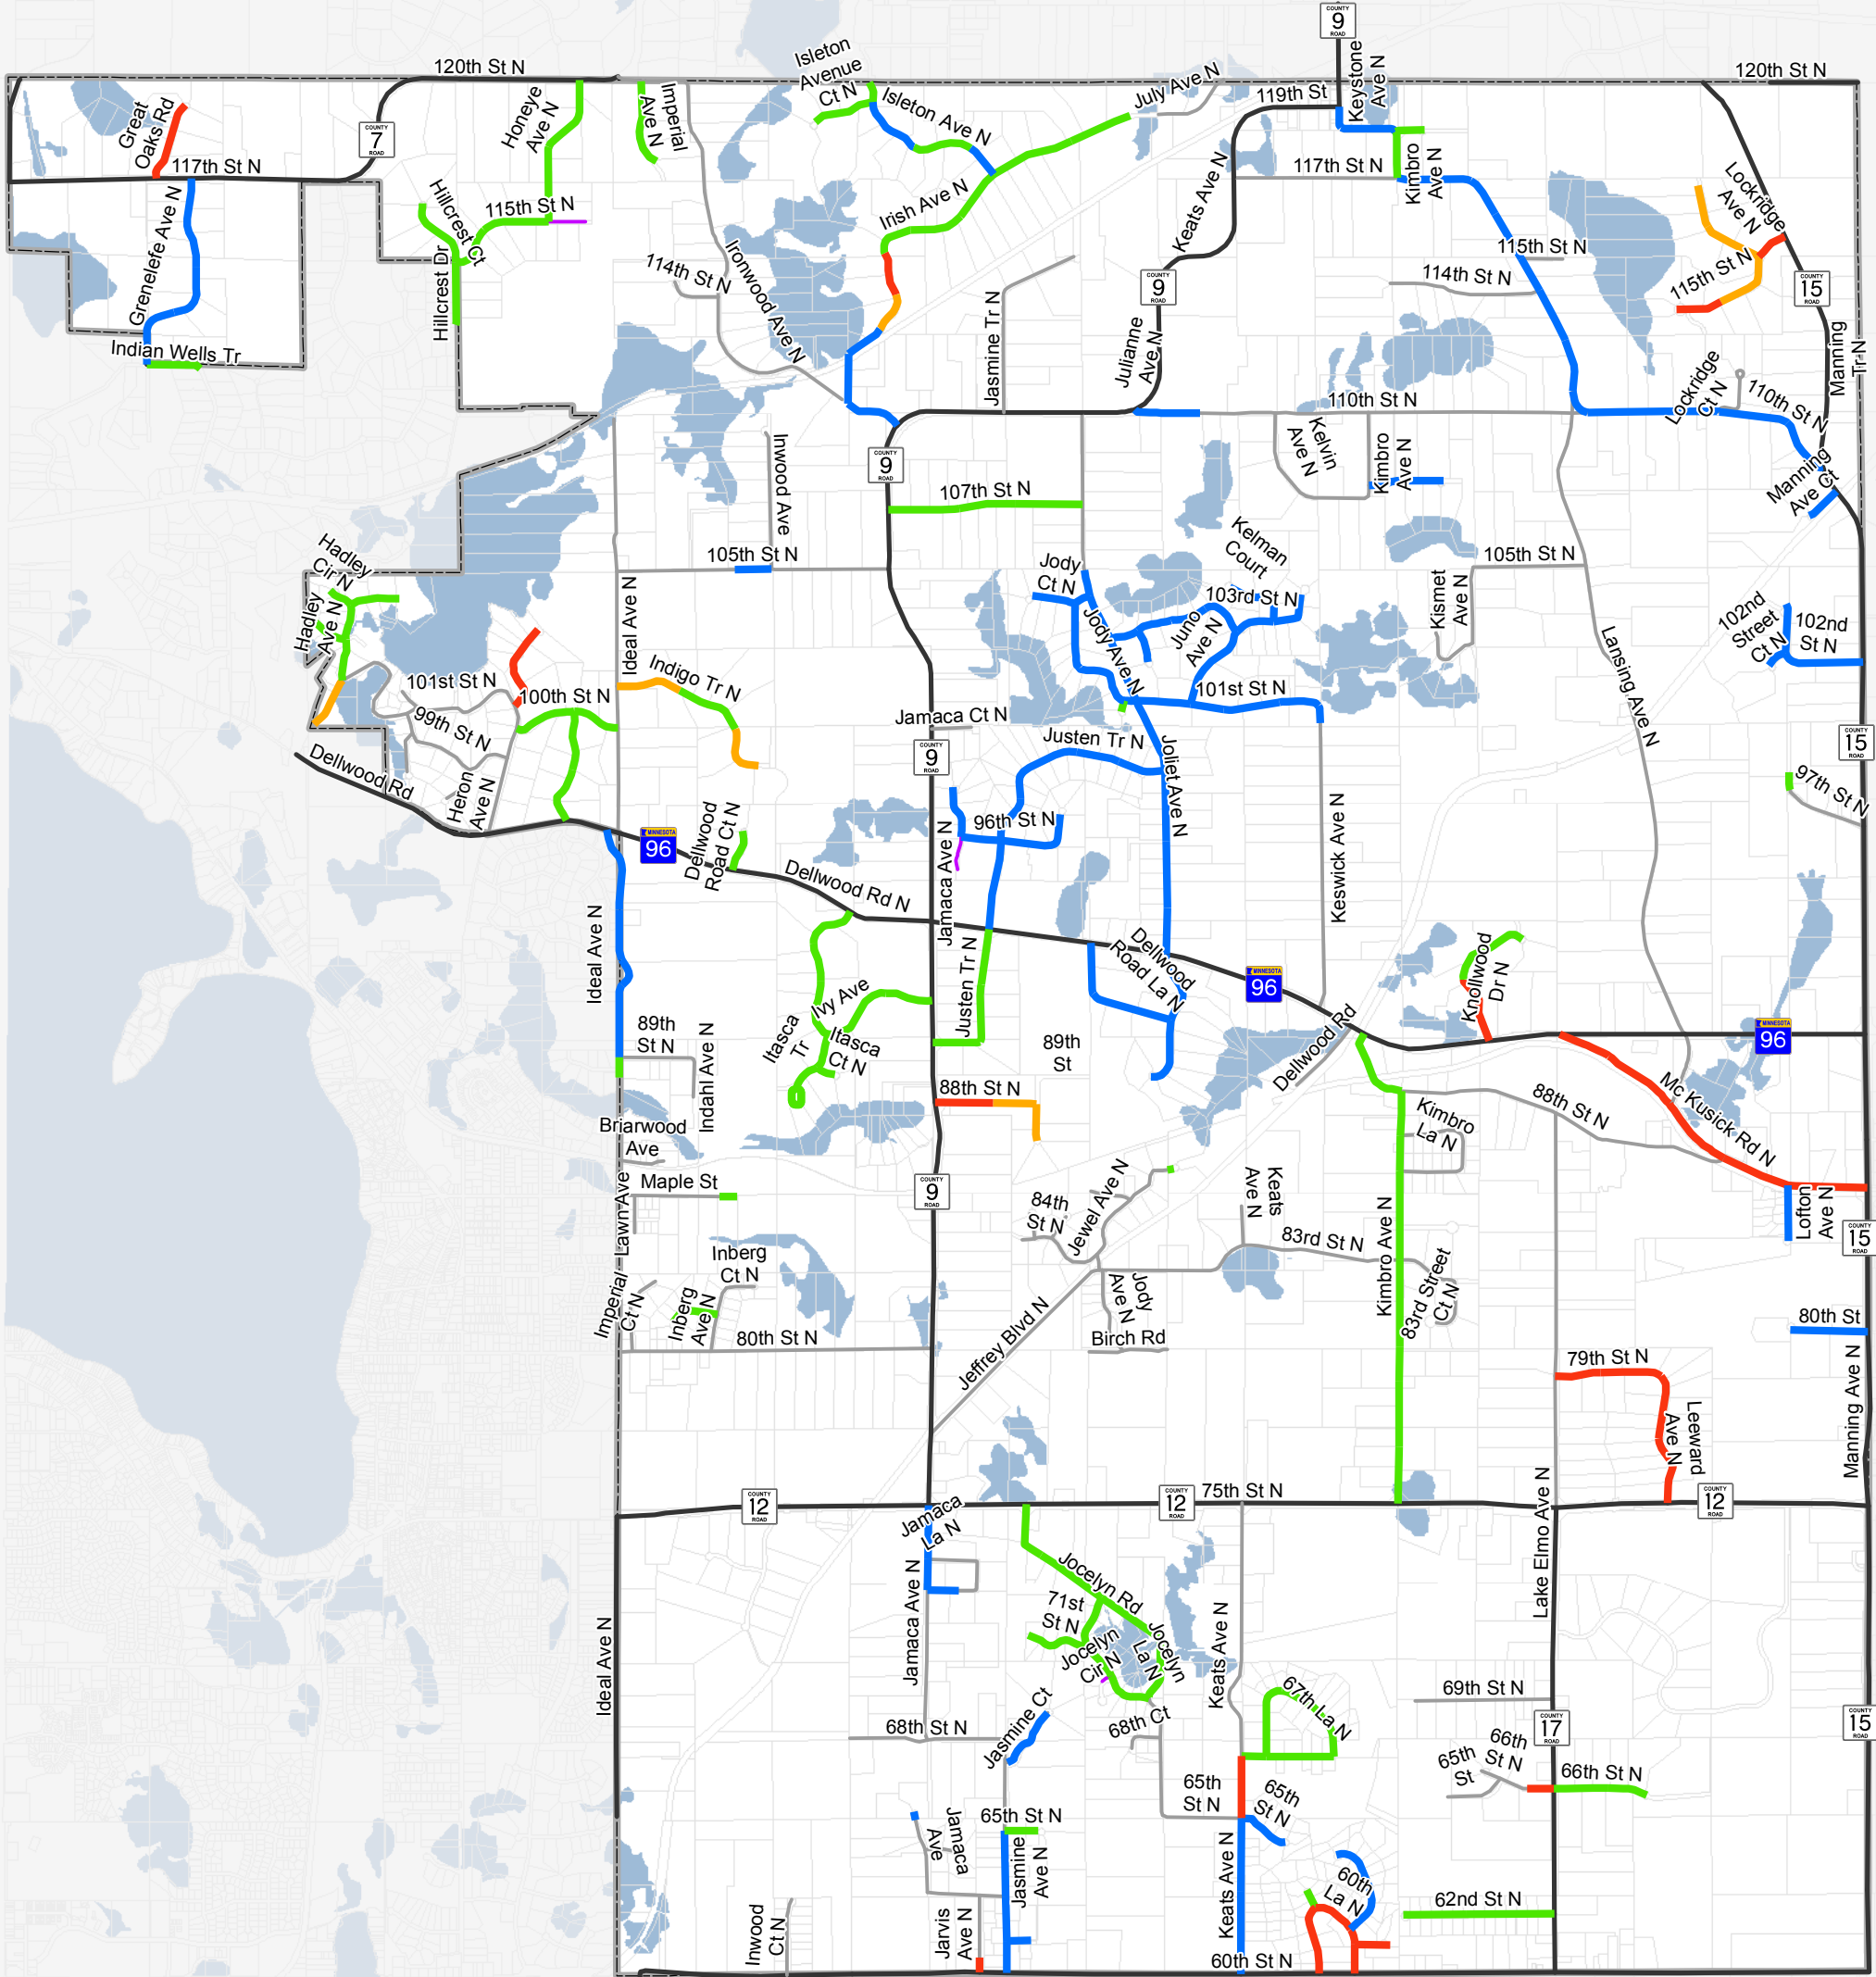

Current Pavement Condition Index

City of Grant, Minnesota

NOTE:
Pavement conditions shown on this map that are less than "Good" can deteriorate rapidly and may not reflect the actual condition in the field.

Legend

Overall Condition Index

- Poor
- Fair
- Good
- Excellent

Other Roads

- Gravel
- Private
- Other Paved Roads

0 0.25 0.5 1 Miles